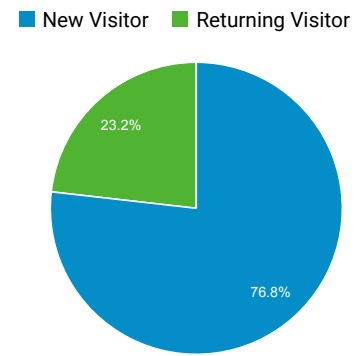

Audience Overview

Mar 1, 2020 - May 31, 2020

All Users
100.00% Users

Overview

Users 73,541	New Users 69,648	Sessions 122,617
Number of Sessions per User 1.67	Pageviews 651,651	Pages / Session 5.31
Avg. Session Duration 00:05:52	Bounce Rate 30.49%	