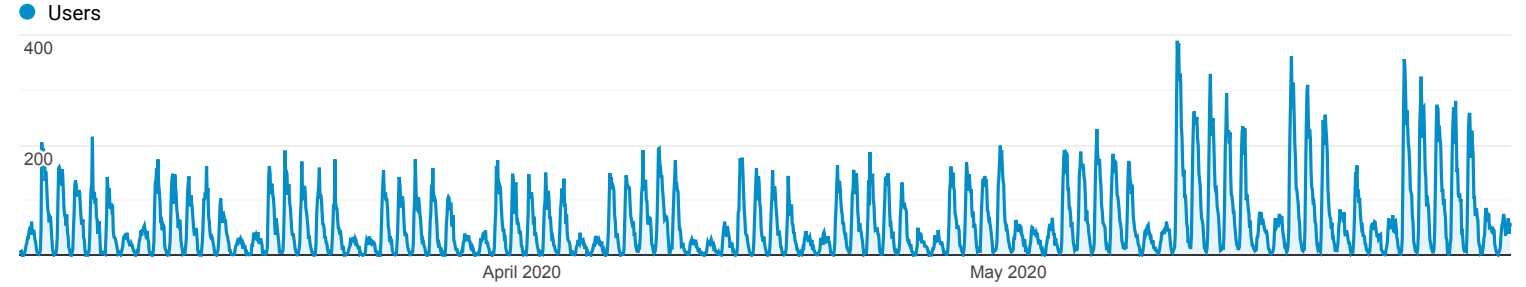

Audience Overview

Mar 1, 2020 - May 31, 2020

All Users
100.00% Users

Overview

Users 73,541	New Users 69,648	Sessions 122,617
Number of Sessions per User 1.67	Pageviews 651,651	Pages / Session 5.31
Avg. Session Duration 00:05:52	Bounce Rate 30.49%	